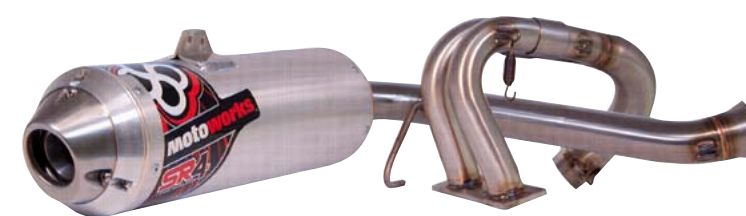

PAGE 4

SR4G2 MX

PAGES 4

**SR4G2
UTV/SXS**

PAGE 5

**F.M.I & E.C.U.
EXHAUST PARTS
APPAREL**

PAGES 6-11

- MADE IN THE U.S.A.
- Lightweight 6063 T4 Aluminum Housing
- Stainless Steel Head Pipe
- Tig Welded Construction
- Spring Jointed Mid Pipe
- CNC Extruded Flange
- Brushed End Cap
- USFS Approved Spark Arrestor

SR4 ALUMINUM SLIP ON

SR4 CARBON SLIP ON

SR4 ATV - CONTINUED

MAKE	MODEL	YEAR	HOUSING	EXHAUST	PART #	MSRP
SUZUKI	LTZ 400	2003-12	ALUMINUM	FULL SYSTEM	50-2003	\$399.95
SUZUKI	LTZ 400	2003-12	CARBON	FULL SYSTEM	51-2003	\$539.95
SUZUKI	LTZ 400	2003-12	ALUMINUM	SLIP-ON	60-2003	\$209.95
SUZUKI	LTZ 400	2003-12	CARBON	SLIP-ON	61-2003	\$339.95
YAMAHA	RAPTOR 250	2009-12	ALUMINUM	FULL SYSTEM	50-4006	\$399.95
YAMAHA	RAPTOR 250	2009-12	ALUMINUM	SLIP-ON	60-4006	\$209.95
YAMAHA	RAPTOR 660	2001-05	ALUMINUM	SLIP-ON	60-4000	\$209.95
YAMAHA	RAPTOR 700	2006-12	ALUMINUM	FULL SYSTEM	50-4001	\$449.95
YAMAHA	RAPTOR 700	2006-12	ALUMINUM	SLIP-ON	60-4001	\$209.95
YAMAHA	RAPTOR 700	2006-12	CARBON	FULL SYSTEM	51-4001	\$589.95
YAMAHA	RAPTOR 700	2006-12	CARBON	SLIP-ON	61-4001	\$339.95
YAMAHA	YFZ 450	2004-09,12	ALUMINUM	FULL SYSTEM	50-4003	\$399.95
YAMAHA	YFZ 450	2004-09,12	ALUMINUM	SLIP-ON	60-4003	\$209.95
YAMAHA	YFZ 450	2004-09,12	CARBON	FULL SYSTEM	51-4003	\$539.95
YAMAHA	YFZ 450	2004-09,12	CARBON	SLIP-ON	61-4003	\$339.95
YAMAHA	YFZ 450 R/X	2009-12	ALUMINUM	FULL SYSTEM	50-4007	\$399.95
YAMAHA	YFZ 450 R/X	2009-12	ALUMINUM	SLIP-ON	60-4007	\$209.95
YAMAHA	YFZ 450 R/X	2009-12	CARBON	FULL SYSTEM	51-4007	\$539.95
YAMAHA	YFZ450 R/X	2009-12	CARBON	SLIP-ON	61-4007	\$339.95